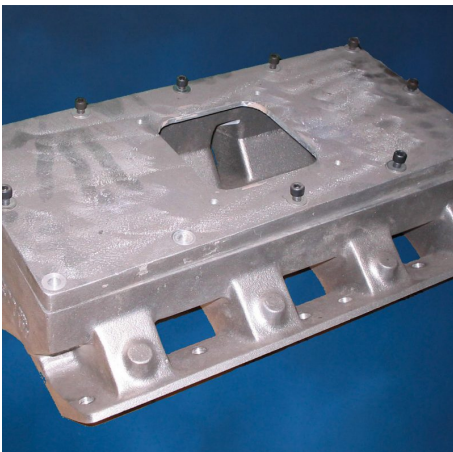

[Read More](#)

Price: \$721.76 - \$758.86

AF72115 EDELBROCK™ 2115

SKU: AF72115-0

Edelbrock™ 2115 cast hi rise dual plane intake manifold

[Read More](#)

Price: \$553.00

AF71480 BOOGIEMAN™ TUNNEL RAM

SKU: AF71480

The hot ticket for running multiple carbs and high RPM.

[Read More](#)

Price: \$695.00

AF71475 BOOGIEMAN™ SINGLE PLANE INTAKE

SKU: AF71475

This is the king of the hill when it comes to single carb intakes.