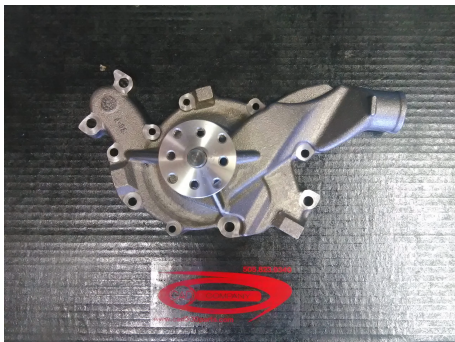

[Read More](#)

Price: \$165.00

CS25001 CHEVY WATER PUMP ADAPTER KIT BILLET ALUMINUM

SKU: CS25001

Chevy Water Pump Adapter Kit Billet Aluminum
Fits 1st Gen SB Chevy water pumps ('55-'00).

[Read More](#)

Price: \$95.00

CS21102 NEW REPLACEMENT WATER PUMP (LATE STYLE)

SKU: CS21102

New Replacement Water Pump Late style

Recommended for use with 1-groove V-belt PS / AC systems ('74-'85), and serpentine systems.

[Read More](#)

Price: \$120.00

CS21101 NEW STOCK REPLACEMENT WATER PUMP (EARLY STYLE)

SKU: CS21101

New Stock Replacement Water Pump Early style

Recommended for use with 2-groove PS / AC systems ('68-'73).

This product appears to have been discontinued by the the manufacturer. We are working on a solution for those needing a pump to clear the dual-AC belt applications. In the mean time, the easiest solution is to use the late style pump and change the pulleys.