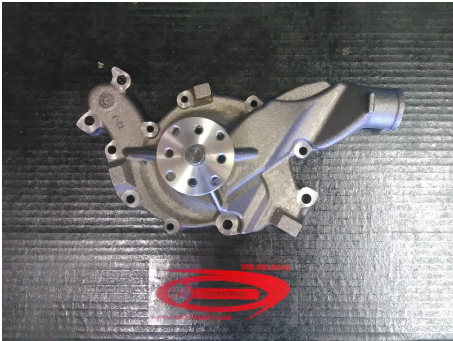

TM

PARTS

CATALOG

TABLE OF CONTENTS

Water Pumps 2

WATER PUMPS

CS25102 HIGH VOLUME WATER PUMP (LATE STYLE), BY FLOWKOOLER

SKU: CS25102

High Volume Water Pump Late style, by FlowKooler

Recommended for use with 1-groove V-belt PS / AC systems ('74-'85), and serpentine systems.

[Read More](#)

Price: \$195.00

CS25101 HIGH VOLUME WATER PUMP (EARLY STYLE), BY FLOWKOOLER

SKU: CS25101

High Volume Water Pump Early style, by FlowKooler

Recommended for use with 2-groove PS / AC systems ('68-'73).

This product has been at least temporarily discontinued by the manufacturer. FlowKooler was using stock replacement castings to build these, and the stock replacement castings appear to have been discontinued by the the manufacturer. We are working on a solution for those needing a pump to clear the dual-AC belt applications. In the mean time, the easiest solution is to use the late style pump and change the pulleys.

CS21102 NEW REPLACEMENT WATER PUMP (LATE STYLE)

SKU: CS21102

New Replacement Water Pump Late style

Recommended for use with 1-groove V-belt PS / AC systems ('74-'85), and serpentine systems.

[Read More](#)