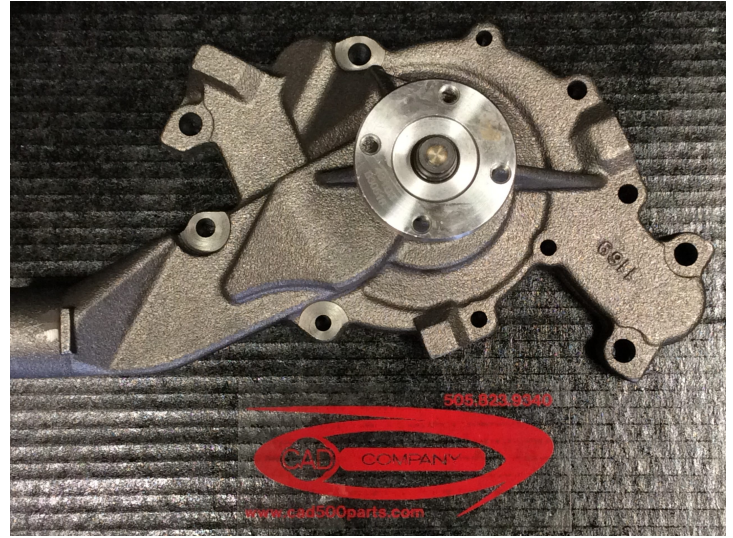

TM

PARTS

CATALOG

TABLE OF CONTENTS

Water Pumps 2

WATER PUMPS

CS25102 HIGH VOLUME WATER PUMP (LATE STYLE), BY FLOWKOOLER

SKU: CS25102

High Volume Water Pump Late style, by FlowKooler

Recommended for use with 1-groove V-belt PS / AC systems ('74-'85), and serpentine systems.

[Read More](#)

Price: \$165.00

CS25101 HIGH VOLUME WATER PUMP (EARLY STYLE), BY FLOWKOOLER

SKU: CS25101

High Volume Water Pump Early style, by FlowKooler

Recommended for use with 2-groove PS / AC systems ('68-'73).

This product has been at least temporarily discontinued by the manufacturer. FlowKooler was using stock replacement castings to build these, and the stock replacement castings appear to have been discontinued by the the manufacturer. We are working on a solution for those needing a pump to clear the dual-AC belt applications. In the mean time, the easiest solution is to use the late style pump and change the pulleys.

CS21102 NEW REPLACEMENT WATER PUMP (LATE STYLE)

SKU: CS21102

New Replacement Water Pump Late style

Recommended for use with 1-groove V-belt PS / AC systems ('74-'85), and serpentine systems.

[Read More](#)