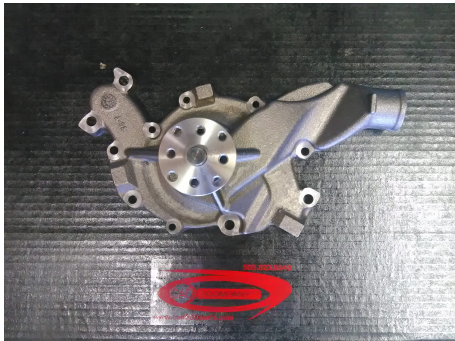

TM

PARTS

CATALOG

TABLE OF CONTENTS

Water Pumps 2

WATER PUMPS

CS25102 HIGH VOLUME WATER PUMP (LATE STYLE), BY FLOWKOOLER

SKU: CS25102

High Volume Water Pump Late style, by FlowKooler

Recommended for use with 1-groove V-belt PS / AC systems ('74-'85), and serpentine systems.

[Read More](#)

Price: \$165.00

CS25101 HIGH VOLUME WATER PUMP (EARLY STYLE), BY FLOWKOOLER

SKU: CS25101

High Volume Water Pump Early style, by FlowKooler

Recommended for use with 2-groove PS / AC systems ('68-'73).

This product has been at least temporarily discontinued by the manufacturer. FlowKooler was using stock replacement castings to build these, and the stock replacement castings appear to have been discontinued by the the manufacturer. We are working on a solution for those needing a pump to clear the dual-AC belt applications. In the mean time, the easiest solution is to use the late style pump and change the pulleys.

CS21102 NEW REPLACEMENT WATER PUMP (LATE STYLE)

SKU: CS21102

New Replacement Water Pump Late style

Recommended for use with 1-groove V-belt PS / AC systems ('74-'85), and serpentine systems.

[Read More](#)