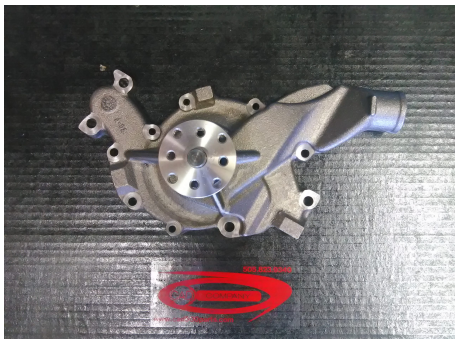

[Read More](#)

Price: \$165.00

CS25001 CHEVY WATER PUMP ADAPTER KIT BILLET ALUMINUM

SKU: CS25001

Chevy Water Pump Adapter Kit Billet Aluminum
Fits 1st Gen SB Chevy water pumps ('55-'00).

[Read More](#)

Price: \$95.00

CS21102 NEW REPLACEMENT WATER PUMP (LATE STYLE)

SKU: CS21102

New Replacement Water Pump Late style

Recommended for use with 1-groove V-belt PS / AC systems ('74-'85), and serpentine systems.

[Read More](#)

Price: \$120.00

CS21101 NEW STOCK REPLACEMENT WATER PUMP (EARLY STYLE)

SKU: CS21101

New Stock Replacement Water Pump Early style

Recommended for use with 2-groove PS / AC systems ('68-'73).

This product appears to have been discontinued by the the manufacturer. We are working on a solution for those needing a pump to clear the dual-AC belt applications. In the mean time, the easiest solution is to use the late style pump and change the pulleys.