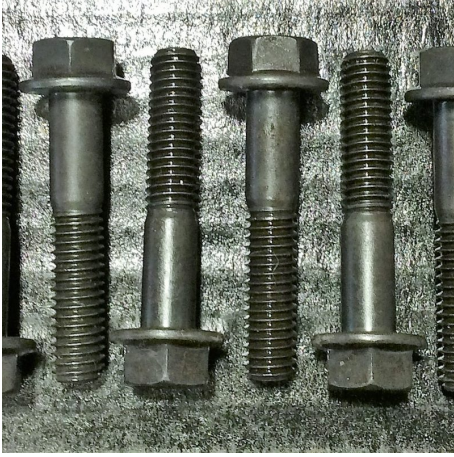

EX20101 EXHAUST MANIFOLD BOLT SET, LONG (8 BOLT SET) BLACK FLANGE HEAD HEX BOLTS

SKU: EX20101

Long exhaust manifold bolts (2" long bolts), 1/2 set (8 bolts) 2 sets required per engine.

[Read More](#)

Price: $12.00