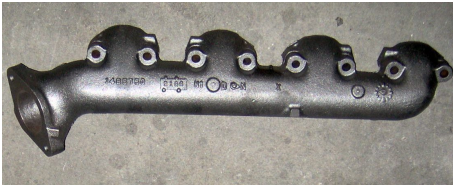

## EX25105 '68-'76 ELDORADO DRIVER'S SIDE EXHAUST MANIFOLD

**SKU:** EX25105

Reconditioned '68-'76 Eldorado Driver's Side Exhaust Manifold

[Read More](#)

**Price:** \$325.00