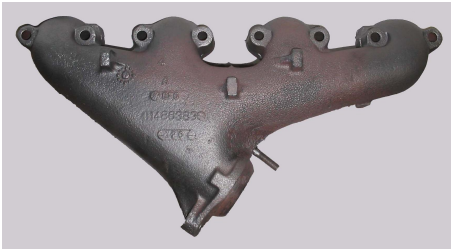

EX25103 '68-'76 RWD DRIVER'S SIDE EXHAUST MANIFOLD

SKU: EX25103

Reconditioned '68-'76 RWD Driver's Side Exhaust Manifold

[Read More](#)

Price: $250.00