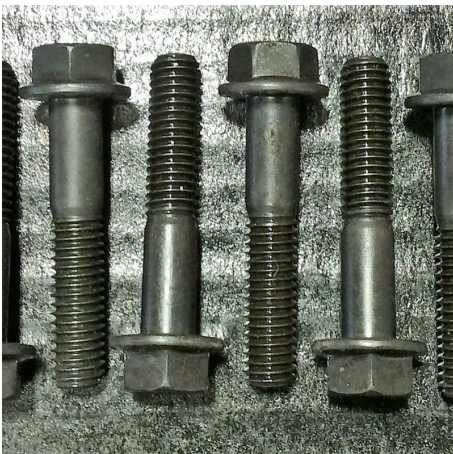

EX20101 EXHAUST MANIFOLD BOLT SET, LONG (8 BOLT SET) BLACK FLANGE HEAD HEX BOLTS

SKU: EX20101

Long exhaust manifold bolts (2" long bolts), 1/2 set (8 bolts) 2 sets
required per engine.

[Read More](#)

Price: $12.00