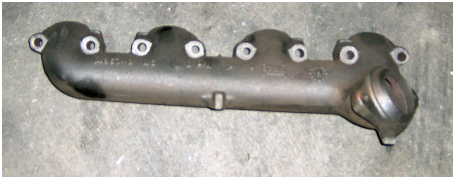

EX25105 '68-'76 ELDORADO DRIVER'S SIDE EXHAUST MANIFOLD

SKU: EX25105

Reconditioned '68-'76 Eldorado Driver's Side Exhaust Manifold

[Read More](#)

Price: $325.00