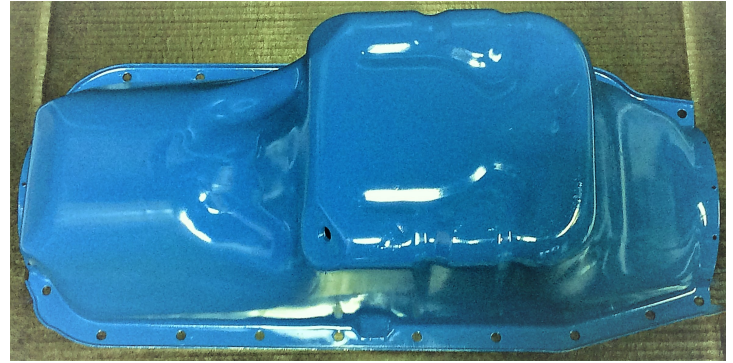

OIL PANS

All oil pans are vatted, and checked for defects that would cause them to be unusable, such as excessive rust on sealing surfaces, cracks, holes, and severe warpage. These are 30-40 year old sheet metal parts, and are not perfect. Sometimes we have nice pans. Sometimes we

have fairly rough pans for a lower price (needing some elbow grease before use, but not requiring welding, etc). Sometimes we have both, and sometimes we have neither

Note: '77-up oil pans may require clearancing to clear the stroke of a 500.