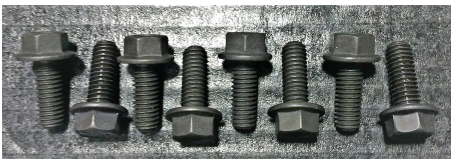

EX20102 EXHAUST MANIFOLD BOLT SET, SHORT (8 BOLT SET) BLACK FLANGE HEAD HEX BOLTS

SKU: EX20102

Short exhaust manifold bolts (1" long bolts), 1/2 set (8 bolts) 2 sets required per engine.

[Read More](#)

Price: $12.00