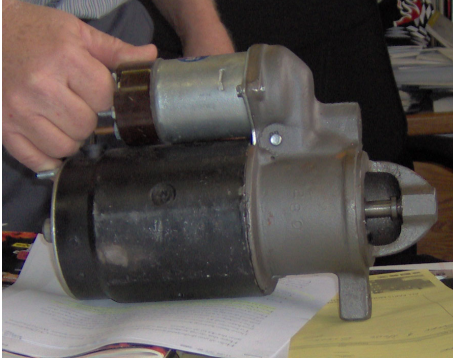

DS22113 ELDORADO STARTER

SKU: DS22113

[Read More](#)

Price: $340.00