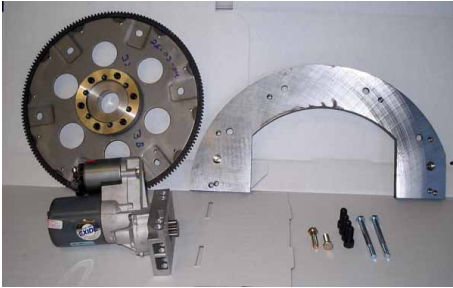

TM

PARTS

CATALOG

TABLE OF CONTENTS

Transmission Adapters 2

TRANSMISSION ADAPTERS

KDS31301 TRANSMISSION ADAPTER 331/365/390/429 TO CHEVY TRANSMISSION

SKU: kDS31301

Transmission Adapter 331/365/390/429 to Chevy Transmission

[Read More](#)

Price: \$2,200.00

DS31203 CADILLAC 429 TO BOP / CADILLAC TRANSMISSION ADAPTER

SKU: kDS31203

Cadillac 429 Engine to BOP / '68-up Cadillac Transmission Adapter Kit. 5/16 cold rolled steel, CNC cut bolt holes and threads. Includes countersunk bolts (4) and 1 piece flex plate spacers(3).

Fits '64-'67 Cadillac 429 engine with starter mounting bolt holes in the block.

[Read More](#)

Price: \$140.00

DS31201 CADILLAC 429 TO CHEVY TRANSMISSION ADAPTER

SKU: kDS31201

Cadillac 429 Engine to Chevy Transmission Adapter Kit. 5/16 cold rolled steel, CNC cut bolt holes and threads. Includes countersunk bolts (4) and 1 piece flex plate spacers(3).

See detailed description for compatibility information.

[Read More](#)

Price: \$125.00

DS31103 CADILLAC 472/500/425/368 TO CADILLAC 429 SPEC TH400 TRANSMISSION ADAPTER

SKU: DS31103

Cadillac 472/500/425/368 Engine to 429 Cadillac Transmission Adapter Kit. 5/16 cold rolled steel, CNC cut bolt holes and threads. Includes 1 piece flexplate spacers(3) Note: Will not work on some early 429s that had the cast iron adapter.