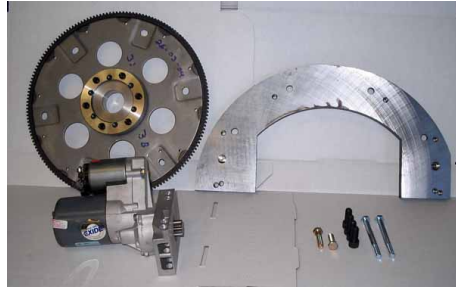

TM

PARTS

CATALOG

TABLE OF CONTENTS

Transmission Adapters 2

TRANSMISSION ADAPTERS

KDS31301 TRANSMISSION ADAPTER 331/365/390/429 TO CHEVY TRANSMISSION

SKU: kDS31301

Transmission Adapter 331/365/390/429 to Chevy Transmission

[Read More](#)

Price: \$2,200.00

DS31203 CADILLAC 429 TO BOP / CADILLAC TRANSMISSION ADAPTER

SKU: kDS31203

Cadillac 429 Engine to BOP / '68-up Cadillac Transmission Adapter Kit. 5/16 cold rolled steel, CNC cut bolt holes and threads. Includes countersunk bolts (4) and 1 piece flex plate spacers(3).

Fits '64-'67 Cadillac 429 engine with starter mounting bolt holes in the block.

[Read More](#)

Price: \$140.00

DS31201 CADILLAC 429 TO CHEVY TRANSMISSION ADAPTER

SKU: kDS31201

Cadillac 429 Engine to Chevy Transmission Adapter Kit. 5/16 cold rolled steel, CNC cut bolt holes and threads. Includes countersunk bolts (4) and 1 piece flex plate spacers(3).

See detailed description for compatibility information.

[Read More](#)

Price: \$125.00

DS31103 CADILLAC 472/500/425/368 TO CADILLAC 429 SPEC TH400 TRANSMISSION ADAPTER

SKU: DS31103

Cadillac 472/500/425/368 Engine to 429 Cadillac Transmission Adapter Kit. 5/16 cold rolled steel, CNC cut bolt holes and threads. Includes 1 piece flexplate spacers(3) Note: Will not work on some early 429s that had the cast iron adapter.