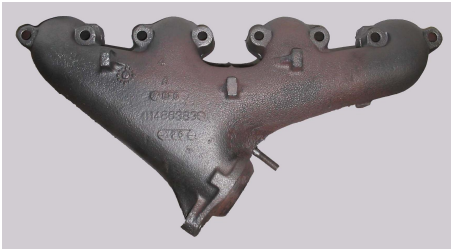

[Read More](#)

Price: \$20.00

EX25122 '80-'85 368 RWD DRIVER'S SIDE EXHAUST MANIFOLD

SKU: EX25122

Reconditioned '80-'85 RWD Driver's Side Exhaust Manifolds w/ indentions and rectangular ports.

[Read More](#)

[Read More](#)

Price: \$325.00

EX25105 '68-'76 ELDORADO DRIVER'S SIDE EXHAUST MANIFOLD

SKU: EX25105

Reconditioned '68-'76 Eldorado Driver's Side Exhaust Manifold

[Read More](#)

Price: \$325.00

EX25104 '68-'72 ELDORADO PASSENGER'S SIDE EXHAUST MANIFOLD

SKU: EX25104

Reconditioned '68-'72 Eldorado Passenger's Side Exhaust Manifold

[Read More](#)

Price: \$325.00

EX25103 '68-'76 RWD DRIVER'S SIDE EXHAUST MANIFOLD

SKU: EX25103

Reconditioned '68-'76 RWD Driver's Side Exhaust Manifold

[Read More](#)

Price: \$250.00

EX25101 '68-'76 RWD AND '73-'76 ELDORADO PASSENGER'S SIDE EXHAUST MANIFOLD (CONE)

SKU: EX25101

Reconditioned '68-'76 RWD and '73-'76 Eldo Passenger's Side
With cone for connecting the exhaust down-pipe directly to the manifold.