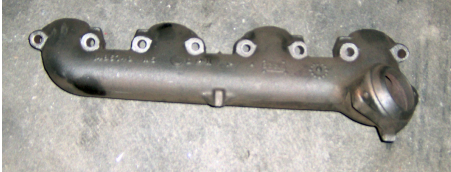

Manibolt Driller tool / fixture kit, makes removing broken bolts a 'snap', often without pulling the heads or engine out of the car.

With this precision tool you can drill and tap broken exhaust manifold bolts dead center and perfectly straight, every time, even if you can't see where you're drilling!

Price: \$200.00

EX25108 '77-'79 425 ELDORADO DRIVER'S SIDE EXHAUST MANIFOLD

SKU: EX25108

Reconditioned '77-'79 425 Eldorado Driver's Side Exhaust Manifold

[Read More](#)

Price: \$325.00

EX25107 '77-'79 425 RWD DRIVER'S SIDE EXHAUST MANIFOLD

SKU: EX25107

Reconditioned '77-'79 425 RWD Driver's Side Exhaust Manifold

[Read More](#)

Price: \$275.00

EX25106 '77-'79 425 PASSENGER'S SIDE EXHAUST MANIFOLD

SKU: EX25106

Reconditioned '77-'79 425 Passenger's Side (RWD and Eldo)

[Read More](#)

Price: \$325.00

EX25105 '68-'76 ELDORADO DRIVER'S SIDE EXHAUST MANIFOLD

SKU: EX25105

Reconditioned '68-'76 Eldorado Driver's Side Exhaust Manifold

[Read More](#)

Price: \$325.00

EX25104 '68-'72 ELDORADO PASSENGER'S SIDE EXHAUST MANIFOLD