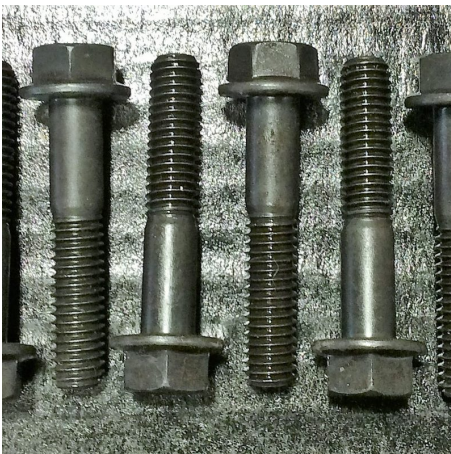

SKU: EX20111

Exhaust Manifold Collector Studs w/ Brass Nuts

Stud and nut kit for exhaust manifolds (for attaching pipes directly to manifolds, without EFE valve). Steel stud with brass nut, 2 each (1 manifold worth) Fits 472 / 500 / 425 manifolds. 368 Manifolds need 1.5 kits per manifold (3 studs).

[Read More](#)

Price: \$12.00

EX20102 EXHAUST MANIFOLD BOLT SET, SHORT (8 BOLT SET) BLACK FLANGE HEAD HEX BOLTS

SKU: EX20102

Short exhaust manifold bolts (1" long bolts), 1/2 set (8 bolts) 2 sets required per engine.

[Read More](#)

Price: \$12.00

EX20101 EXHAUST MANIFOLD BOLT SET, LONG (8 BOLT SET) BLACK FLANGE HEAD HEX BOLTS

SKU: EX20101

Long exhaust manifold bolts (2" long bolts), 1/2 set (8 bolts) 2 sets required per engine.