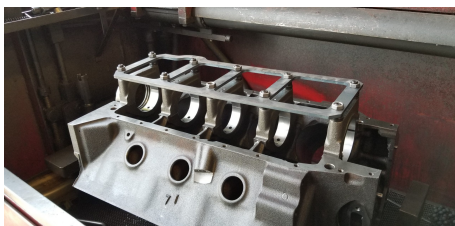

TM

PARTS

CATALOG

TABLE OF CONTENTS

Main Studs, Girdles, and Scrapers 2

MAIN STUDS, GIRDLES, AND SCRAPERS

Main bolts and studs, Main Girdles, and Crank
Scrapers

RB19123 MAIN GIRDLE KIT WITH CAP SUPPORTS

SKU: RB19123

Halo main girdle kit with cap supports

[Read More](#)

Price: \$499.00

RB19121 HALO MAIN GIRDLE KIT

SKU: RB19121

Halo main girdle kit

[Read More](#)