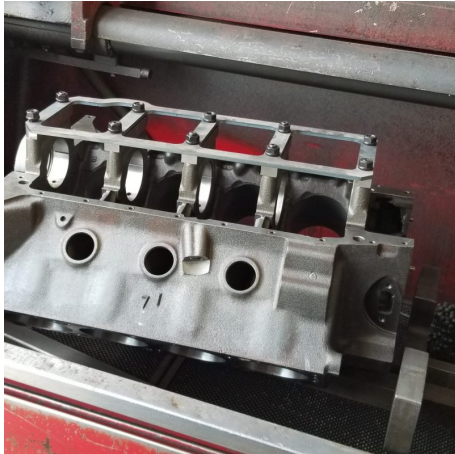

TM

PARTS

CATALOG

TABLE OF CONTENTS

Main Studs, Girdles, and Scrapers 2

MAIN STUDS, GIRDLES, AND SCRAPERS

Main bolts and studs, Main Girdles, and Crank
Scrapers

RB19123 MAIN GIRDLE KIT WITH CAP SUPPORTS

SKU: RB19123

Halo main girdle kit with cap supports

[Read More](#)

Price: \$499.00

RB19121 HALO MAIN GIRDLE KIT

SKU: RB19121

Halo main girdle kit

[Read More](#)