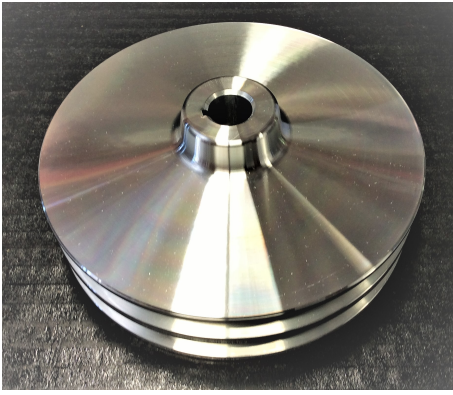

PB50254 BILLET 2 GROOVE KEYWAY POWER STEERING PULLEY

SKU: PB50254

Billet Aluminum, smoothie
Dual groove, Keyway Style. Made in USA

[Read More](#)

Price: $130.00