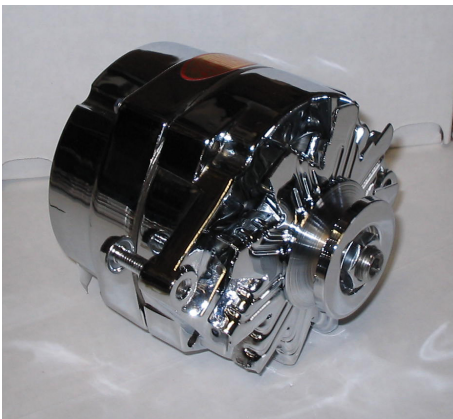

SKU: PB64120

[Read More](#)

Price: \$95.00

PB62510 BILLET SERPENTINE ALTERNATOR PULLEY

SKU: PB62510

BILLET SERPENTINE ALTERNATOR PULLEY

BILLET ALUMINUM 6-RIB SERPENTINE ALTERNATOR PULLEY WITH NOSE COVER.

Fits '62-'85 390, 429, 472, 500, 425, and 368 engines with factory alternator, or anything with a 10SI / 12SI alternator.

Billet Aluminum

[Read More](#)

Price: \$130.00

PB61522 ALTERNATOR PULLEY AND FAN

SKU: PB61522

Billet Aluminum (curved blade style)

[Read More](#)

Price: \$95.00

PB60313 CHROME ONE WIRE ALTERNATOR W/SERPENTINE PULLEY

SKU: PB60313

[Read More](#)

Price: \$220.00

PB60312 CHROME ALTERNATOR

SKU: PB60312

[Read More](#)

Price: \$260.00

PB54311 POWER STEERING PUMP, CHROME, WITH KEYED SHAFT

SKU: PB54311

New Replacement Power Steering Pump, Chrome, with Keyed Shaft for Keyway and Nut Style Pulleys.

Fits all stock '68-'85 472 / 500 / 425 / 368 brackets, and most '63-'67 390 / 429 brackets originally equipped with a standard Saginaw Type 1 style pump. Fits all stock 73-older pulleys and aftermarket keyway type pulleys. Includes reservoir (installed). Finish is black paint on the pump body, with a chrome reservoir. Pulley and bracket not included.