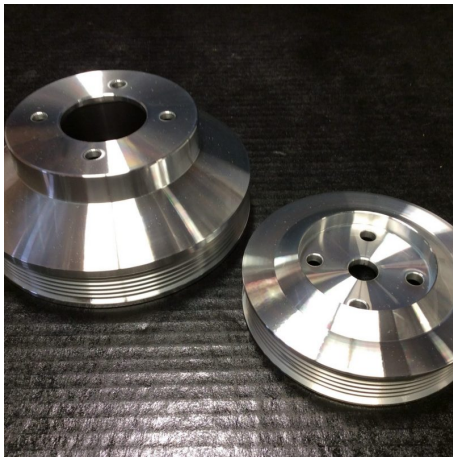

[Read More](#)

Price: \$625.00

PB18760 CRANK AND WATER PUMP PULLEYS, SINGLE SERPENTINE

SKU: PB18760

Billet Aluminum Pulley Set - Single 6-rib serpentine crank and water pump pulley, lines up with stock alternator spacing.

[Read More](#)

Price: \$600.00

PB18032 BILLET ALUMINUM CRANK AND WATER PUMP PULLEY SET, 2-GROOVE PS / AC, WITH SMOG ('68/'69 AND '71-'73 STYLE)

SKU: PB18032

3 groove crank, 2 groove WP

[Read More](#)

Price: \$600.00