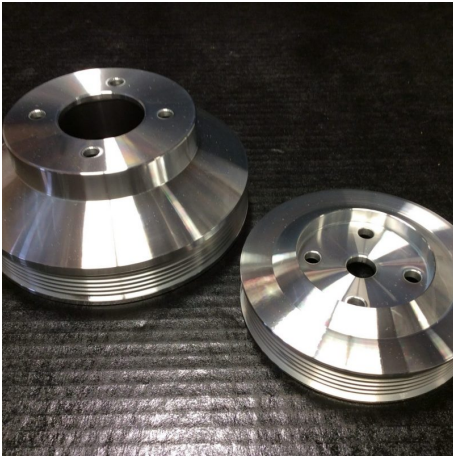

[Read More](#)

Price: \$440.00

PB18763 CRANK AND WATER PUMP PULLEYS, MULTI-SERPENTINE

SKU: PB18763

Crank and Water Pump Serpentine Crank and Water Pump Pulleys
Made in USA

Billet Aluminum Pulley Set - Triple 6-rib serpentine crank and single serpentine water pump pulley, lines up with stock alternator, PS, and AC spacing. The 3rd belt location can be used to drive other accessories, such as a 2nd alternator, a smog pump, an air compressor, or a ProCharger.

[Read More](#)

Price: \$625.00

PB18760 CRANK AND WATER PUMP PULLEYS, SINGLE SERPENTINE

SKU: PB18760

Billet Aluminum Pulley Set - Single 6-rib serpentine crank and water pump pulley, lines up with stock alternator spacing.