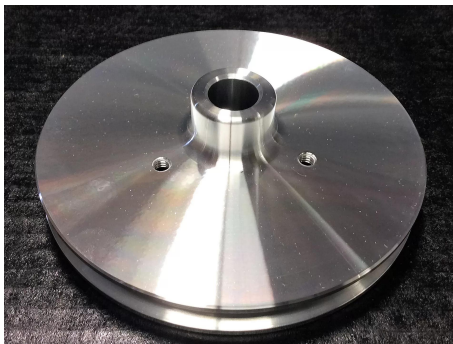

PB51153 BILLET 1 GROOVE PRESS FIT POWER STEERING PULLEY

SKU: PB51153

Billet Aluminum, smoothie
Single groove, Press Fit. Made in USA

[Read More](#)

Price: $130.00