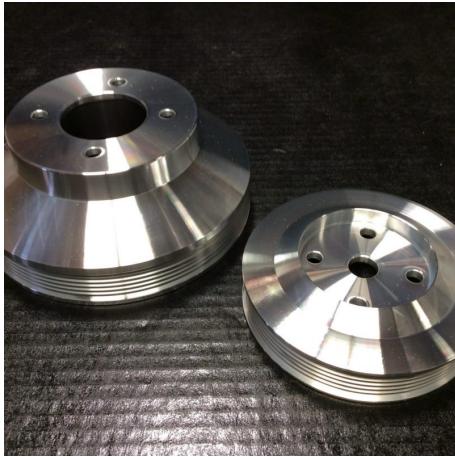

PB18760 CRANK AND WATER PUMP PULLEYS, SINGLE SERPENTINE

SKU: PB18760

Billet Aluminum Pulley Set - Single 6-rib serpentine crank and water pump pulley, lines up with stock alternator spacing.

[Read More](#)

Price: $600.00