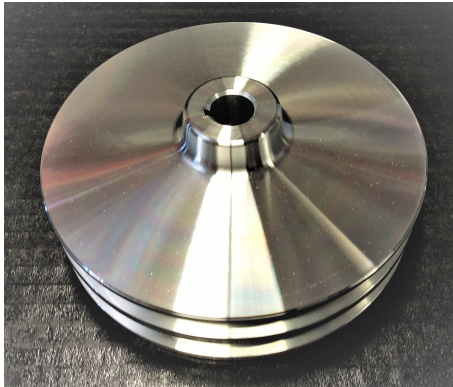

SKU: PB51122

PB 1515 Power Steering Pulley Black Steel

Single groove, Press fit style.

Factory replacement for most '74-'85 472 / 500 / 425 / 368 engines.

[Read More](#)

Price: \$40.00

PB50254 BILLET 2 GROOVE KEYWAY POWER STEERING PULLEY