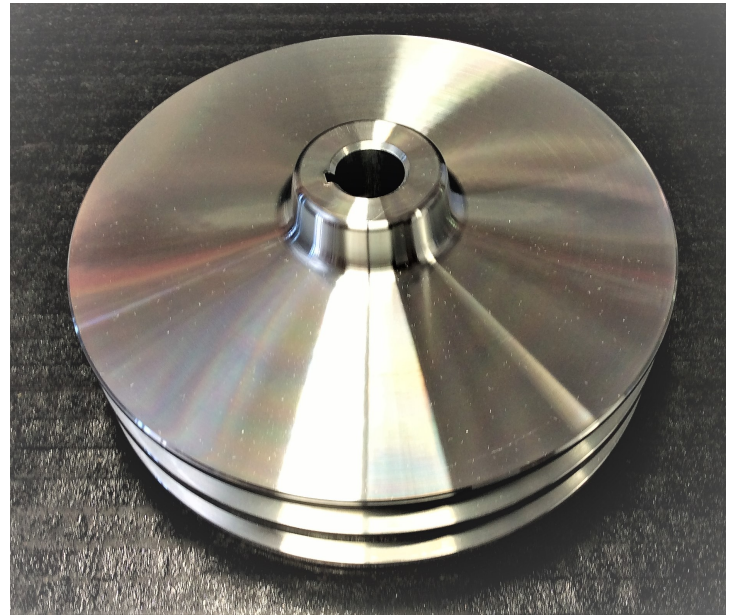

PULLEYS AND RELATED PARTS

Pulleys - serpentine pulleys, v-belt pulleys, timing pointers, etc.