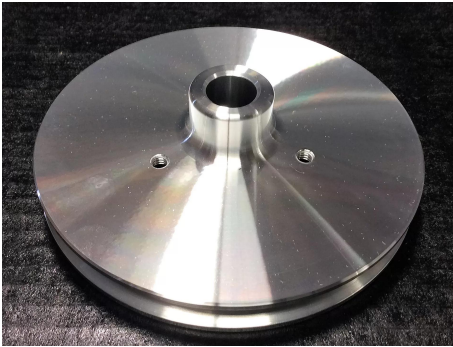

PB51153 BILLET 1 GROOVE PRESS FIT POWER STEERING PULLEY

SKU: PB51153

Billet Aluminum, smoothie Single groove, Press Fit. Made in USA

[Read More](#)

Price: $130.00