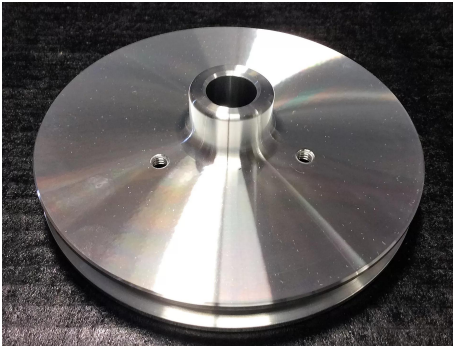

PB51153 BILLET 1 GROOVE PRESS FIT POWER STEERING PULLEY

SKU: PB51153

Billet Aluminum, smoothie
Single groove, Press Fit. Made in USA

[Read More](#)

Price: $130.00