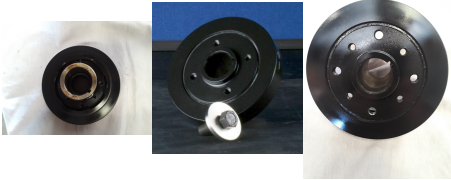

[Read More](#)

Price: \$600.00

PB18021 BILLET ALUMINUM CRANK AND WATER PUMP PULLEY SET, NON-SMOG (1974-UP STYLE)

SKU: PB18021

2 groove crank, 1 groove WP

[Read More](#)

Price: \$599.00

PB16102 BILLET ALUMINUM OVERDRIVE WATER PUMP PULLEY

SKU: PB16102

1 groove OD WP pulley

[Read More](#)

Price: \$160.00

PB13001 BILLET ALUMINUM TIMING POINTER

SKU: PB13001

[Read More](#)

Price: \$65.00

PB12306 HARMONIC DAMPER W/ HUB, SFI CERTIFIED

SKU: PB12306

SFI Certified One-Piece Harmonic Vibration Damper

[Read More](#)

Price: \$390.00

PB11122 CRANK HUB BOLT AND WASHER KIT

SKU: PB11122

Crank Hub Bolt and Washer Kit Correct washer to clear the pulley. Fits the front of the crankshaft, to positively retain the crank hub or damper (or dampener or balancer, as some folks call them).