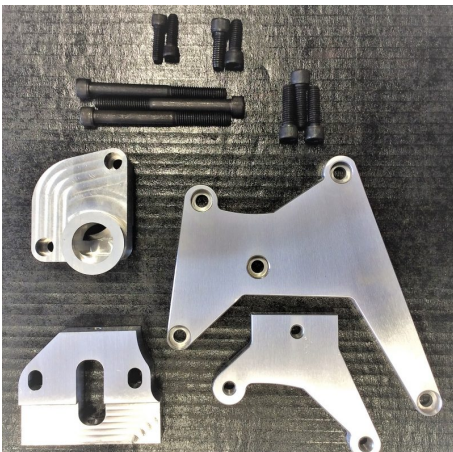

SKU: PB50152

Billet Aluminum, 5 holes
Single groove, keyway shaft/ nut style.

[Read More](#)

Price: \$85.00

PB50151 BILLET 1 GROOVE KEYWAY POWER STEERING PULLEY

SKU: PB50151

Billet Aluminum, smoothie
Single groove, Keyway shaft with nut. Made in USA

[Read More](#)

Price: \$130.00

PB50121 STEEL 1 GROOVE KEYWAY POWER STEERING PULLEY

SKU: PB50121

PB 1515 Power Steering Pulley Black Steel
Single groove, keyway shaft/ nut or Press fit style.

[Read More](#)

Price: \$40.00

PB34000 R4 BRACKET KIT BILLET ALUMINUM

SKU: PB34000

Billet Aluminum

[Read More](#)

Price: \$324.00

PB32102 R4 CLUTCH COVER ALTERNATE RETAINER FITTING

SKU: PB32102