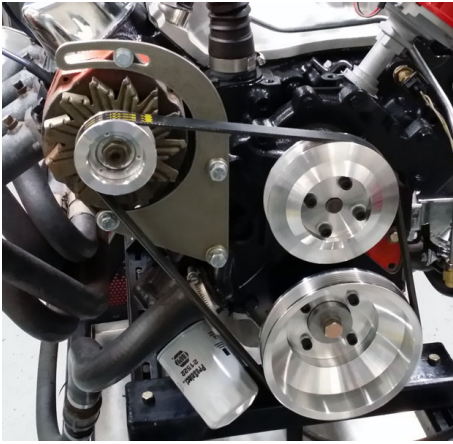

PB71771 SERPENTINE PULLEY AND BRACKET KIT FOR WATER PUMP AND ALTERNATOR

SKU: PB71771

This kit includes billet aluminum crank, water pump, and alternator pulleys, SS crank and water pump pulley bolts, and our stainless alternator bracket kit.

This kit does not include an alternator.

[Read More](#)

Price: $485.00