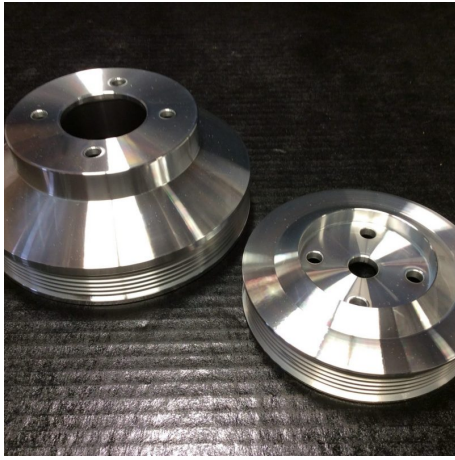

PB18760 CRANK AND WATER PUMP PULLEYS, SINGLE SERPENTINE

SKU: PB18760

Billet Aluminum Pulley Set - Single 6-rib serpentine crank and water pump pulley, lines up with stock alternator spacing.

[Read More](#)

Price: $600.00