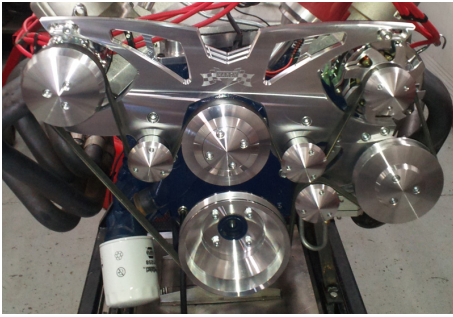

PB71702 SERPENTINE KIT - WATER PUMP, AC, ALTERNATOR (105 AMP) & POWER STEERING

SKU: PB71702

Serpentine kit for water pump, AC, 105 Amp alternator, and power steering

[Read More](#)

Price: $1,975.00