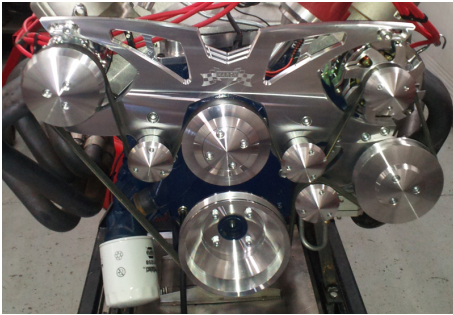

PB71705 SERPENTINE KIT - WATER PUMP, AC, ALTERNATOR (140 AMP) & POWER STEERING W/ FLOWKooler WATER PUMP

SKU: PB71705

Serpentine kit for water pump, AC, 140 Amp alternator, and power steering

[Read More](#)

Price: $2,560.00