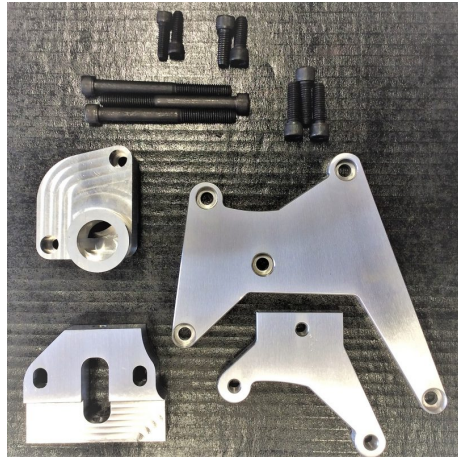

PB12306 HARMONIC DAMPER W/ HUB, SFI CERTIFIED

SKU: PB12306

SFI Certified One-Piece Harmonic Vibration Damper

[Read More](#)

Price: \$390.00

PB11122 CRANK HUB BOLT AND WASHER KIT

SKU: PB11122

Crank Hub Bolt and Washer Kit Correct washer to clear the pulley. Fits the front of the crankshaft, to positively retain the crank hub or damper (or dampener or balancer, as some folks call them).

[Read More](#)

Price: \$15.00

PB11113 CRANK HUB SLEEVE

SKU: PB11113

Crank hub sealing surface repair sleeve.

[Read More](#)

Price: \$95.00

AC COMPONENTS

PB34000 R4 BRACKET KIT BILLET ALUMINUM

SKU: PB34000

Billet Aluminum

[Read More](#)

Price: \$324.00

PB32102 R4 CLUTCH COVER ALTERNATE RETAINER FITTING

SKU: PB32102

For use with PB32101 clutch cover IF the included retainer fitting can't be used.