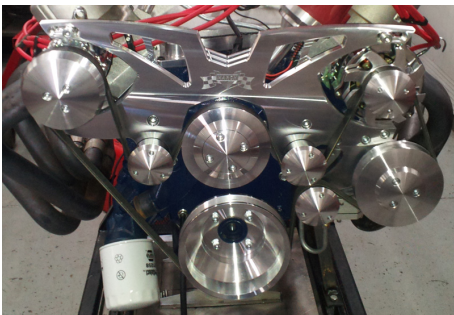

PB71704 SERPENTINE KIT - WATER PUMP, AC, ALTERNATOR (140 AMP) AND POWER STEERING

SKU: PB71704

Serpentine kit for water pump, AC, 140 Amp alternator, and power steering

[Read More](#)

Price: $2,460.00