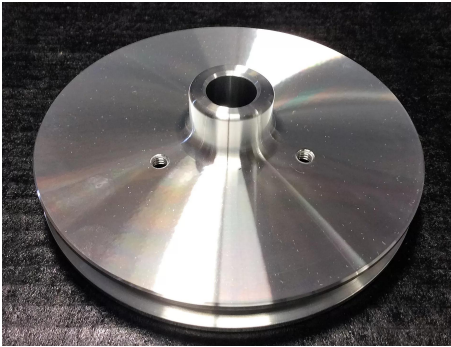

PB51153 BILLET 1 GROOVE PRESS FIT POWER STEERING PULLEY

SKU: PB51153

Billet Aluminum, smoothie Single groove, Press Fit. Made in USA

[Read More](#)

Price: $130.00