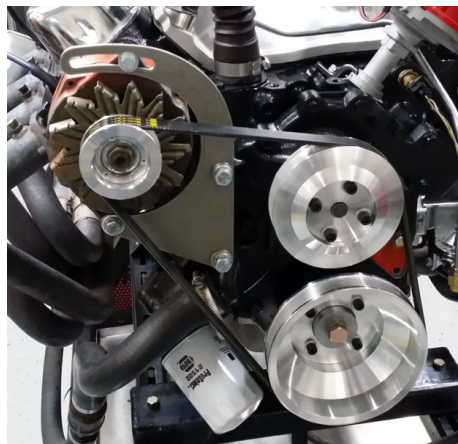

PB71772 SERPENTINE PULLEY AND BRACKET KIT WITH CHROME 105 AMP ALTERNATOR

SKU: PB71772

This kit includes billet aluminum crank and water pump pulleys, SS crank and water pump pulley bolts, our stainless alternator bracket kit, and a chrome 105-Amp 1-wire alternator with chrome pulley.

Note: Includes chrome alternator, rather than the un-chromed version in the picture.

[Read More](#)

Price: $625.00