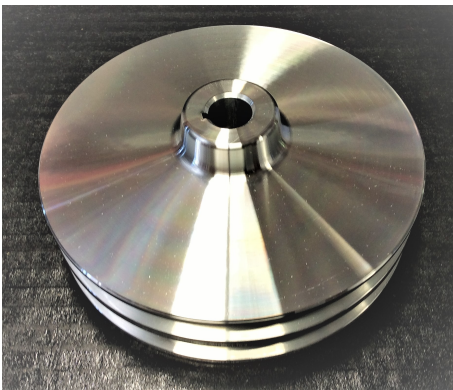

PB50254 BILLET 2 GROOVE KEYWAY POWER STEERING PULLEY

SKU: PB50254

Billet Aluminum, smoothie
Dual groove, Keyway Style. Made in USA

[Read More](#)

Price: $130.00