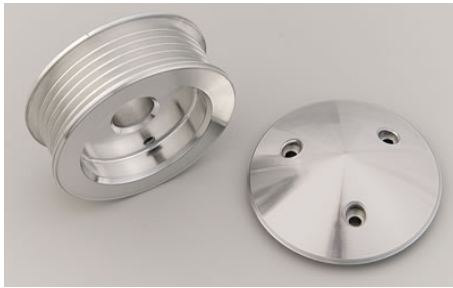

PB62510 BILLET SERPENTINE ALTERNATOR PULLEY

SKU: PB62510

BILLET SERPENTINE ALTERNATOR PULLEY

BILLET ALUMINUM 6-RIB SERPENTINE ALTERNATOR PULLEY WITH NOSE COVER.

Fits '62-'85 390, 429, 472, 500, 425, and 368 engines with factory alternator, or anything with a 10SI / 12SI alternator.

[Read More](#)

Price: $110.00