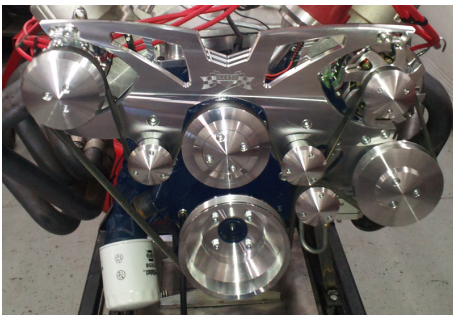

PB71704 SERPENTINE KIT - WATER PUMP, AC, ALTERNATOR (140 AMP) AND POWER STEERING

SKU: PB71704

Serpentine kit for water pump, AC, 140 Amp alternator, and power steering

[Read More](#)

Price: $2,460.00