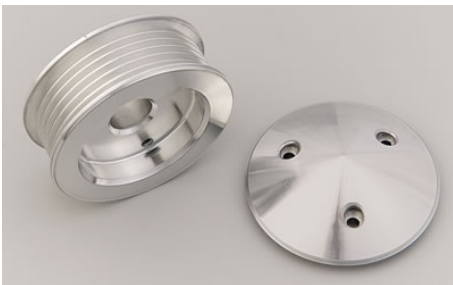

SKU: PB64120

[Read More](#)

Price: \$95.00

PB62510 BILLET SERPENTINE ALTERNATOR PULLEY

SKU: PB62510

BILLET SERPENTINE ALTERNATOR PULLEY

BILLET ALUMINUM 6-RIB SERPENTINE ALTERNATOR PULLEY WITH NOSE COVER.

Fits '62-'85 390, 429, 472, 500, 425, and 368 engines with factory alternator, or anything with a 10SI / 12SI alternator.