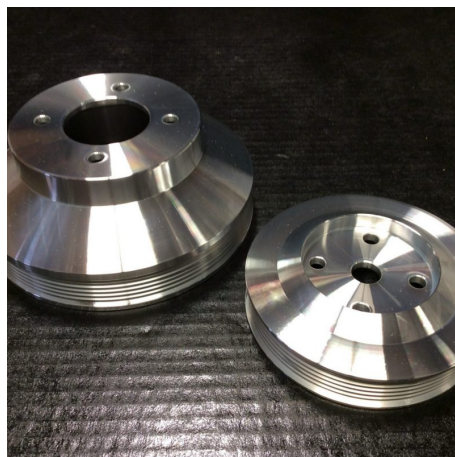

PB18760 CRANK AND WATER PUMP PULLEYS, SINGLE SERPENTINE

SKU: PB18760

Billet Aluminum Pulley Set - Single 6-rib serpentine crank and water pump pulley, lines up with stock alternator spacing.

[Read More](#)

Price: $600.00