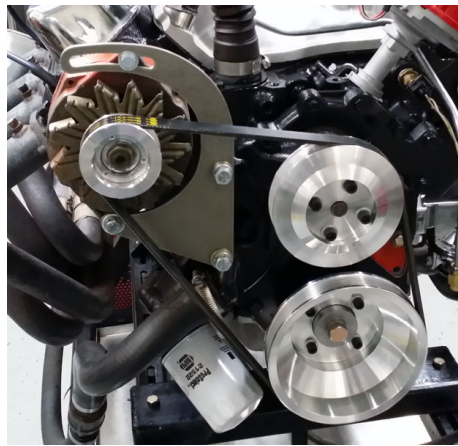

[Read More](#)

Price: \$45.00

PB71773 SERPENTINE PULLEY AND BILLET BRACKET KIT WITH POLISHED ALUMINUM 140 AMP ALTERNATOR PB71773

SKU: PB71773

This kit includes billet aluminum crank and water pump pulleys, SS crank and water pump pulley bolts, our billet aluminum alternator bracket kit, and a polished aluminum 140-Amp 1-wire alternator with billet aluminum pulley.