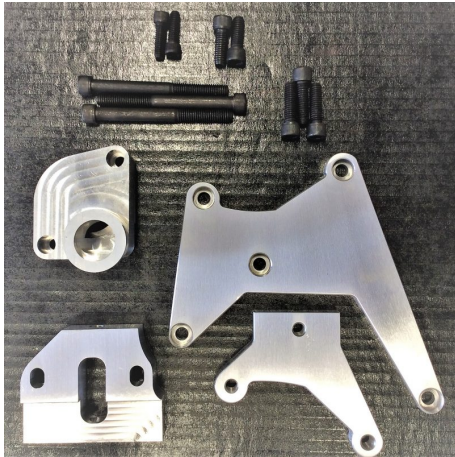

TM

PARTS

CATALOG

TABLE OF CONTENTS

AC Components 2

AC COMPONENTS

PB34000 R4 BRACKET KIT BILLET ALUMINUM

SKU: PB34000

Billet Aluminum

[Read More](#)

Price: \$324.00

PB32102 R4 CLUTCH COVER ALTERNATE RETAINER FITTING

SKU: PB32102

For use with PB32101 clutch cover IF the included retainer fitting can't be used.

[Read More](#)

Price: \$20.00

PB30411 R4 AC COMPRESSOR NEW (NOT REBUILT), SINGLE V-BELT

SKU: PB30411

Fits '80-'85 368 CID engines with OE AC brackets and '68-'79 472 / 500 / 425 CID engines with Billet PB34000 aftermarket brackets. Single V-belt groove for use with OE '74-'85 pulleys or Billet PB18021 / PB18022 aftermarket pulleys

[Read More](#)

Price: \$440.00

INDEX

P

- PB30411 R4 AC Compressor New (not rebuilt), Single V-Belt 3
- PB32102 R4 Clutch Cover Alternate retainer fitting 2
- PB34000 R4 Bracket Kit Billet Aluminum 2