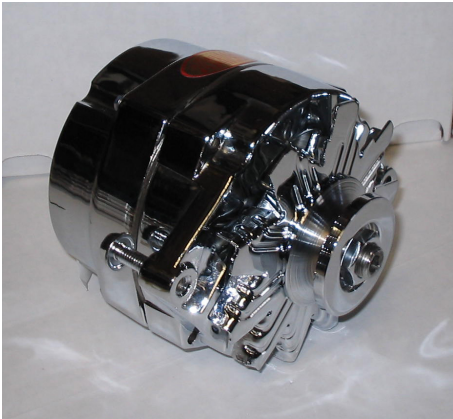

[Read More](#)

Price: \$45.00

PB62510 BILLET SERPENTINE ALTERNATOR PULLEY

SKU: PB62510

BILLET SERPENTINE ALTERNATOR PULLEY

BILLET ALUMINUM 6-RIB SERPENTINE ALTERNATOR PULLEY WITH NOSE COVER.

Fits '62-'85 390, 429, 472, 500, 425, and 368 engines with factory alternator, or anything with a 10SI / 12SI alternator.

[Read More](#)

Price: \$110.00

PB62311 CHROME SERPENTINE ALTERNATOR PULLEY

SKU: PB62311

Chrome serpentine alternator pulley without fan. Fits most '62-'79 alternators and works with most stock fans.

[Read More](#)

Price: \$30.00

PB60313 CHROME ONE WIRE ALTERNATOR W/SERPENTINE PULLEY

SKU: PB60313

[Read More](#)

Price: \$220.00

PB60312 CHROME ALTERNATOR

SKU: PB60312

[Read More](#)

Price: \$260.00

INDEX

P

PB60312 Chrome Alternator 4

PB60313 Chrome One Wire Alternator W/Serpentine Pulley 4

PB62311 Chrome Serpentine Alternator Pulley 3

PB62510 Billet Serpentine Alternator Pulley 3

PB82820 6-Rib Serpentine Alternator Belt - Standard Length 3