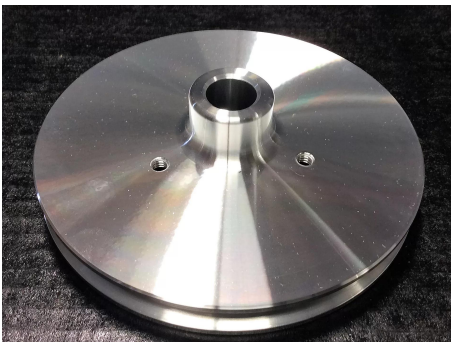

PB51153 BILLET 1 GROOVE PRESS FIT POWER STEERING PULLEY

SKU: PB51153

Billet Aluminum, smoothie
Single groove, Press Fit. Made in USA

[Read More](#)

Price: $130.00