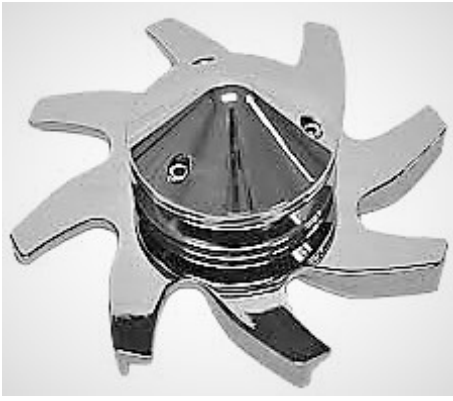

[Read More](#)

Price: \$110.00

PB62311 CHROME SERPENTINE ALTERNATOR PULLEY

SKU: PB62311

Chrome serpentine alternator pulley without fan. Fits most '62-'79 alternators and works with most stock fans.

[Read More](#)

Price: \$30.00

PB62130 DUAL BELT ALTERNATOR PULLEY

SKU: PB62130

(steel)

[Read More](#)

Price: \$17.00

PB61523 ALTERNATOR PULLEY AND FAN

SKU: PB61523

Billet Aluminum

[Read More](#)

Price: \$130.00

PB61522 ALTERNATOR PULLEY AND FAN

SKU: PB61522

Billet Aluminum (curved blade style)

[Read More](#)

Price: \$95.00