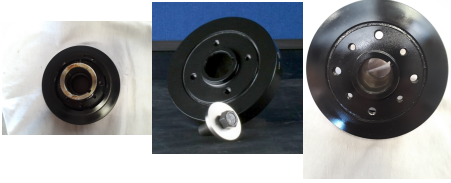

PB11122 CRANK HUB BOLT AND WASHER KIT

SKU: PB11122

Crank Hub Bolt and Washer Kit Correct washer to clear the pulley. Fits the front of the crankshaft, to positively retain the crank hub or damper (or dampener or balancer, as some folks call them).

[Read More](#)

Price: $15.00

PB11113 CRANK HUB SLEEVE

SKU: PB11113

Crank hub sealing surface repair sleeve.

[Read More](#)

Price: $95.00