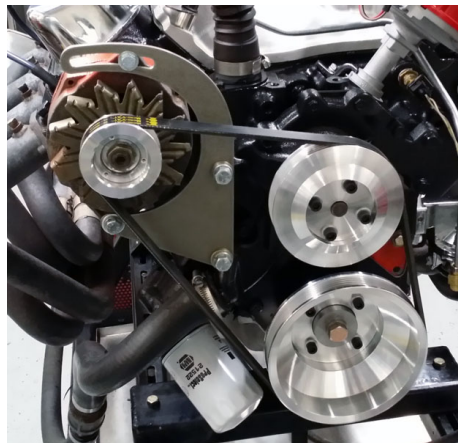

[Read More](#)

Price: \$45.00

PB71773 SERPENTINE PULLEY AND BILLET BRACKET KIT WITH POLISHED ALUMINUM 140 AMP ALTERNATOR PB71773

SKU: PB71773

This kit includes billet aluminum crank and water pump pulleys, SS crank and water pump pulley bolts, our billet aluminum alternator bracket kit, and a polished aluminum 140-Amp 1-wire alternator with billet aluminum pulley.