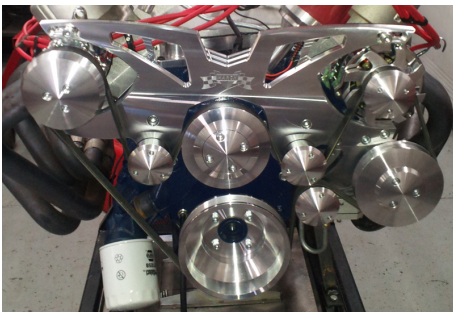

PB71704 SERPENTINE KIT - WATER PUMP, AC, ALTERNATOR (140 AMP) AND POWER STEERING

SKU: PB71704

Serpentine kit for water pump, AC, 140 Amp alternator, and power steering

[Read More](#)

Price: $2,460.00