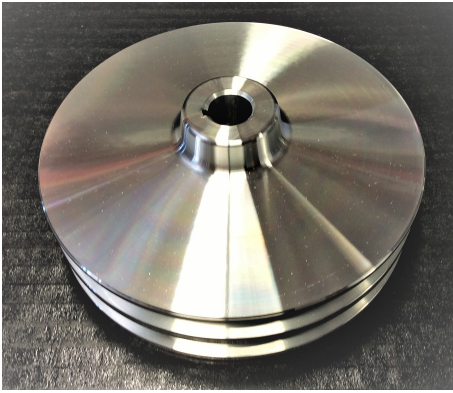

PB50254 BILLET 2 GROOVE KEYWAY POWER STEERING PULLEY

SKU: PB50254

Billet Aluminum, smoothie
Dual groove, Keyway Style. Made in USA

[Read More](#)

Price: $130.00