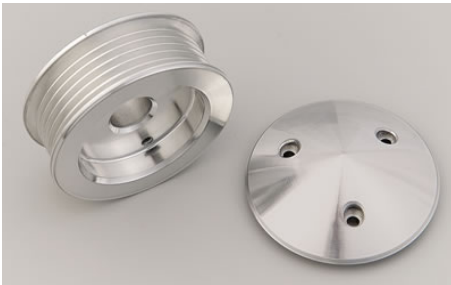

PB62510 BILLET SERPENTINE ALTERNATOR PULLEY

SKU: PB62510

BILLET SERPENTINE ALTERNATOR PULLEY

BILLET ALUMINUM 6-RIB SERPENTINE ALTERNATOR PULLEY WITH NOSE COVER.

Fits '62-'85 390, 429, 472, 500, 425, and 368 engines with factory alternator, or anything with a 10SI / 12SI alternator.

[Read More](#)

Price: $110.00