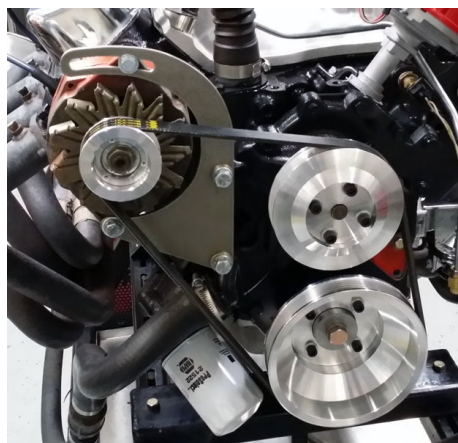

PB71772 SERPENTINE PULLEY AND BRACKET KIT WITH CHROME 105 AMP ALTERNATOR

SKU: PB71772

This kit includes billet aluminum crank and water pump pulleys, SS crank and water pump pulley bolts, our stainless alternator bracket kit, and a chrome 105-Amp 1-wire alternator with chrome pulley.

Note: Includes chrome alternator, rather than the un-chromed version in the picture.

[Read More](#)

Price: $990.00