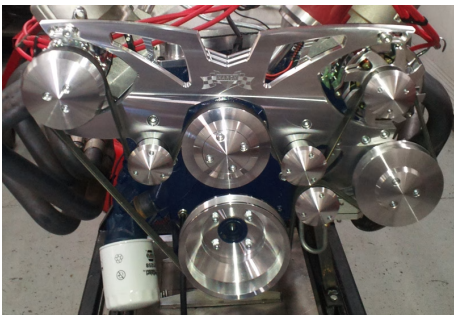

PB71704 SERPENTINE KIT - WATER PUMP, AC, ALTERNATOR (140 AMP) AND POWER STEERING

SKU: PB71704

Serpentine kit for water pump, AC, 140 Amp alternator, and power steering

[Read More](#)

Price: $2,460.00