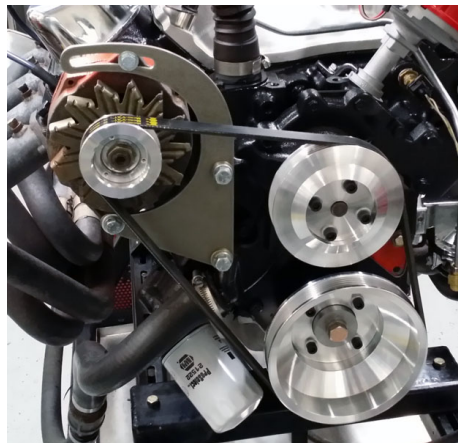

PB82820 6-RIB SERPENTINE ALTERNATOR BELT - STANDARD LENGTH

SKU: PB82820

6-RIB SERPENTINE ALTERNATOR BELT

ALTERNATOR AND WATER PUMP BELT FOR CADCO SERPENTINE SYSTEM

This belt drives the alternator and water pump, and fits the [PB18763](#) (3-belt) serpentine pulley kit and the ProCharger kit, with stock or billet aluminum alternator brackets.

[Read More](#)

Price: $45.00

PB71773 SERPENTINE PULLEY AND BILLET BRACKET KIT WITH POLISHED ALUMINUM 140 AMP ALTERNATOR PB71773

SKU: PB71773

This kit includes billet aluminum crank and water pump pulleys, SS crank and water pump pulley bolts, our billet aluminum alternator bracket kit, and a polished aluminum 140-Amp 1-wire alternator with billet aluminum pulley.

Note: Includes polished alternator, rather than the un-chromed version in the picture.

[Read More](#)

Price: $975.00