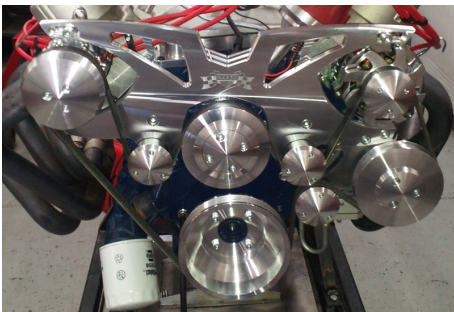

PB71704 SERPENTINE KIT - WATER PUMP, AC, ALTERNATOR (140 AMP) AND POWER STEERING

SKU: PB71704

Serpentine kit for water pump, AC, 140 Amp alternator, and power steering

[Read More](#)

Price: $2,460.00