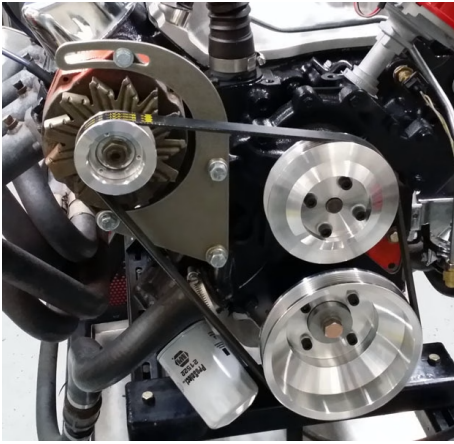

PB71771 SERPENTINE PULLEY AND BRACKET KIT FOR WATER PUMP AND ALTERNATOR

SKU: PB71771

This kit includes billet aluminum crank, water pump, and alternator pulleys, SS crank and water pump pulley bolts, and our stainless alternator bracket kit.

This kit does not include an alternator.

[Read More](#)

Price: $485.00