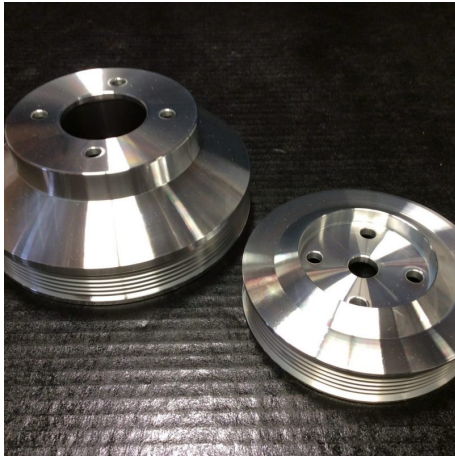

SKU: PB53621

Power Steering Pulley Steel Serpentine, press fit. Made in USA

[Read More](#)

Price: \$80.00

PB52651 BILLET SERPENTINE KEYWAY POWER STEERING PULLEY

SKU: PB52651

Power Steering Pulley Billet Aluminum, smoothie Serpentine, Keyway shaft with nut. Made in USA

[Read More](#)

Price: \$185.00

PB18760 CRANK AND WATER PUMP PULLEYS, SINGLE SERPENTINE

SKU: PB18760

Billet Aluminum Pulley Set - Single 6-rib serpentine crank and water pump pulley, lines up with stock alternator spacing.