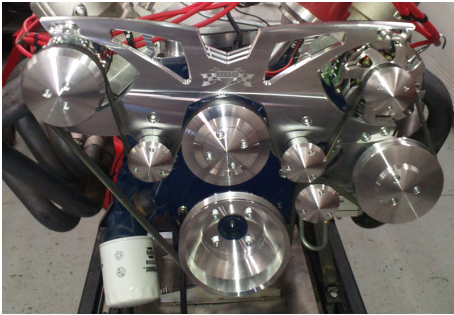

PB71705 SERPENTINE KIT - WATER PUMP, AC, ALTERNATOR (140 AMP) & POWER STEERING W/ FLOWKOOLER WATER PUMP

SKU: PB71705

Serpentine kit for water pump, AC, 140 Amp alternator, and power steering

[Read More](#)

Price: $2,560.00