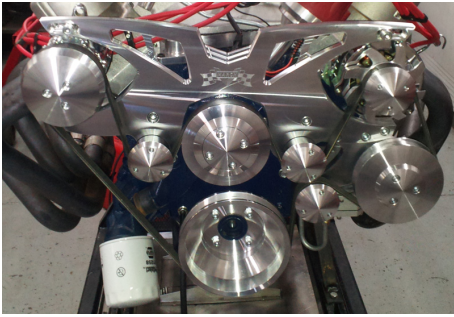

PB71702 SERPENTINE KIT - WATER PUMP, AC, ALTERNATOR (105 AMP) & POWER STEERING

SKU: PB71702

Serpentine kit for water pump, AC, 105 Amp alternator, and power steering

[Read More](#)

Price: $1,975.00