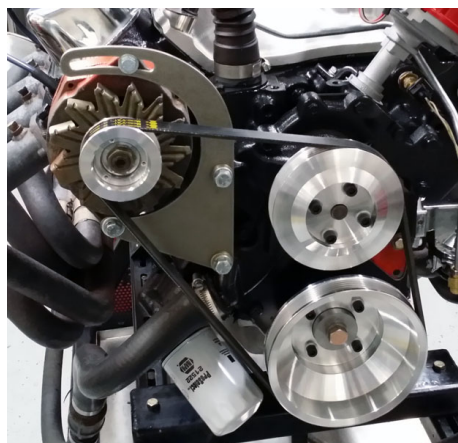

PB71772 SERPENTINE PULLEY AND BRACKET KIT WITH CHROME 105 AMP ALTERNATOR

SKU: PB71772

This kit includes billet aluminum crank and water pump pulleys, SS crank and water pump pulley bolts, our stainless alternator bracket kit, and a chrome 105-Amp 1-wire alternator with chrome pulley.

Note: Includes chrome alternator, rather than the un-chromed version in the picture.

[Read More](#)

Price: $625.00