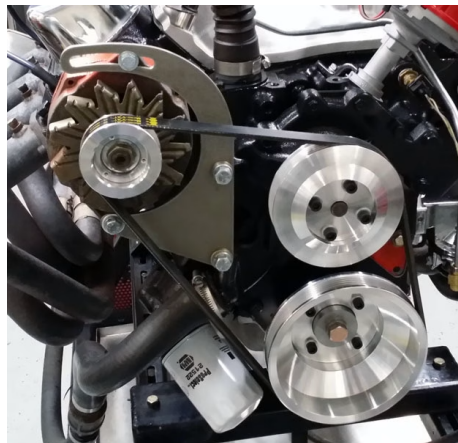

PB82820 6-RIB SERPENTINE ALTERNATOR BELT - STANDARD LENGTH

SKU: PB82820

6-RIB SERPENTINE ALTERNATOR BELT

ALTERNATOR AND WATER PUMP BELT FOR CADCO SERPENTINE SYSTEM

This belt drives the alternator and water pump, and fits the [PB18763](#) (3-belt) serpentine pulley kit and the ProCharger kit, with stock or billet aluminum alternator brackets.

[Read More](#)

Price: $45.00

PB71773 SERPENTINE PULLEY AND BILLET BRACKET KIT WITH POLISHED ALUMINUM 140 AMP ALTERNATOR PB71773

SKU: PB71773

This kit includes billet aluminum crank and water pump pulleys, SS crank and water pump pulley bolts, our billet aluminum alternator bracket kit, and a polished aluminum 140-Amp 1-wire alternator with billet aluminum pulley.

Note: Includes polished alternator, rather than the un-chromed version in the picture.

[Read More](#)

Price: $975.00