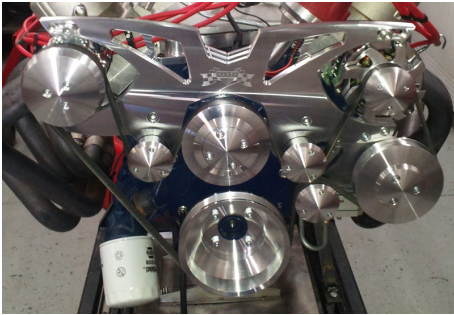

PB71705 SERPENTINE KIT - WATER PUMP, AC, ALTERNATOR (140 AMP) & POWER STEERING W/ FLOWKOOLER WATER PUMP

SKU: PB71705

Serpentine kit for water pump, AC, 140 Amp alternator, and power steering

[Read More](#)

Price: $2,560.00