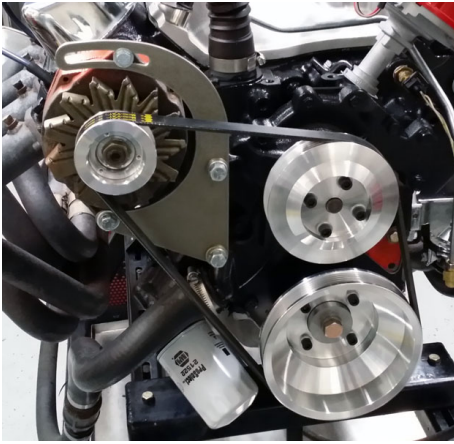

PB71771 SERPENTINE PULLEY AND BRACKET KIT FOR WATER PUMP AND ALTERNATOR

SKU: PB71771

This kit includes billet aluminum crank, water pump, and alternator pulleys, SS crank and water pump pulley bolts, and our stainless alternator bracket kit.

This kit does not include an alternator.

[Read More](#)

Price: $485.00