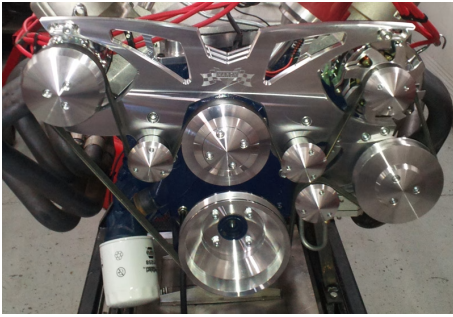

PB71702 SERPENTINE KIT - WATER PUMP, AC, ALTERNATOR (105 AMP) & POWER STEERING

SKU: PB71702

Serpentine kit for water pump, AC, 105 Amp alternator, and power steering

[Read More](#)

Price: $1,975.00