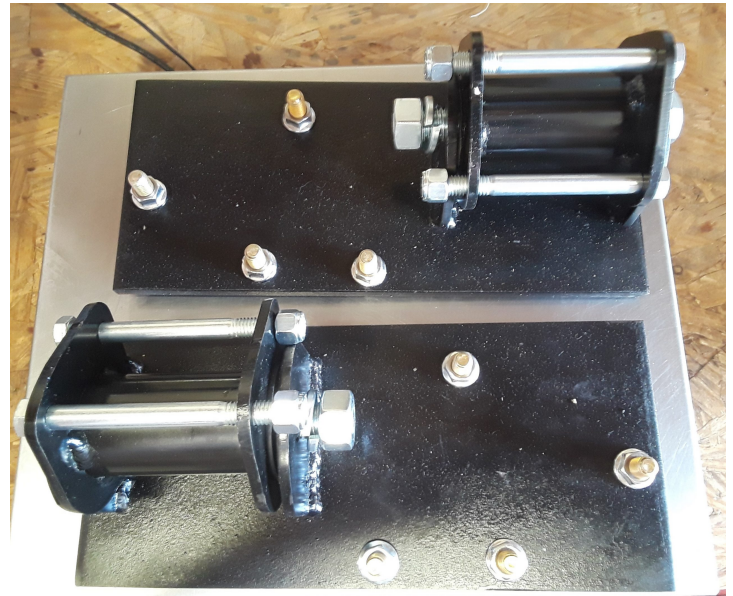

TM

PARTS

CATALOG

TABLE OF CONTENTS

Swap Kits 2

SWAP KITS

SM91002 472 / 500 / 425 / 368 INTO X-FRAME 54-65 CADILLAC SWAP PARTS

SKU: SM91002

This list of parts includes common items needed to swap a 472, 500, 425, or 368 into most X-frame '54-'65 RWD Cadillac cars. For perimeter frame cars, see the '63-'67 swap kit.

[Read More](#)

Price: \$30.00 - \$575.00

SM91001 472 / 500 / 425 / 368 INTO 63-67 CADILLAC SWAP PARTS

SKU: SM91001

This list of parts includes common items needed to swap a 472, 500, 425, or 368 into most perimeter frame '65-'67 RWD Cadillac cars. For X-frame cars, see the '59-'65 swap kit.

[Read More](#)

Price: \$17.50 - \$550.00

INDEX

S

SM91001 472 / 500 / 425 / 368 Into 63-67 Cadillac Swap Parts 2

SM91002 472 / 500 / 425 / 368 Into X-frame 54-65 Cadillac Swap Parts 2